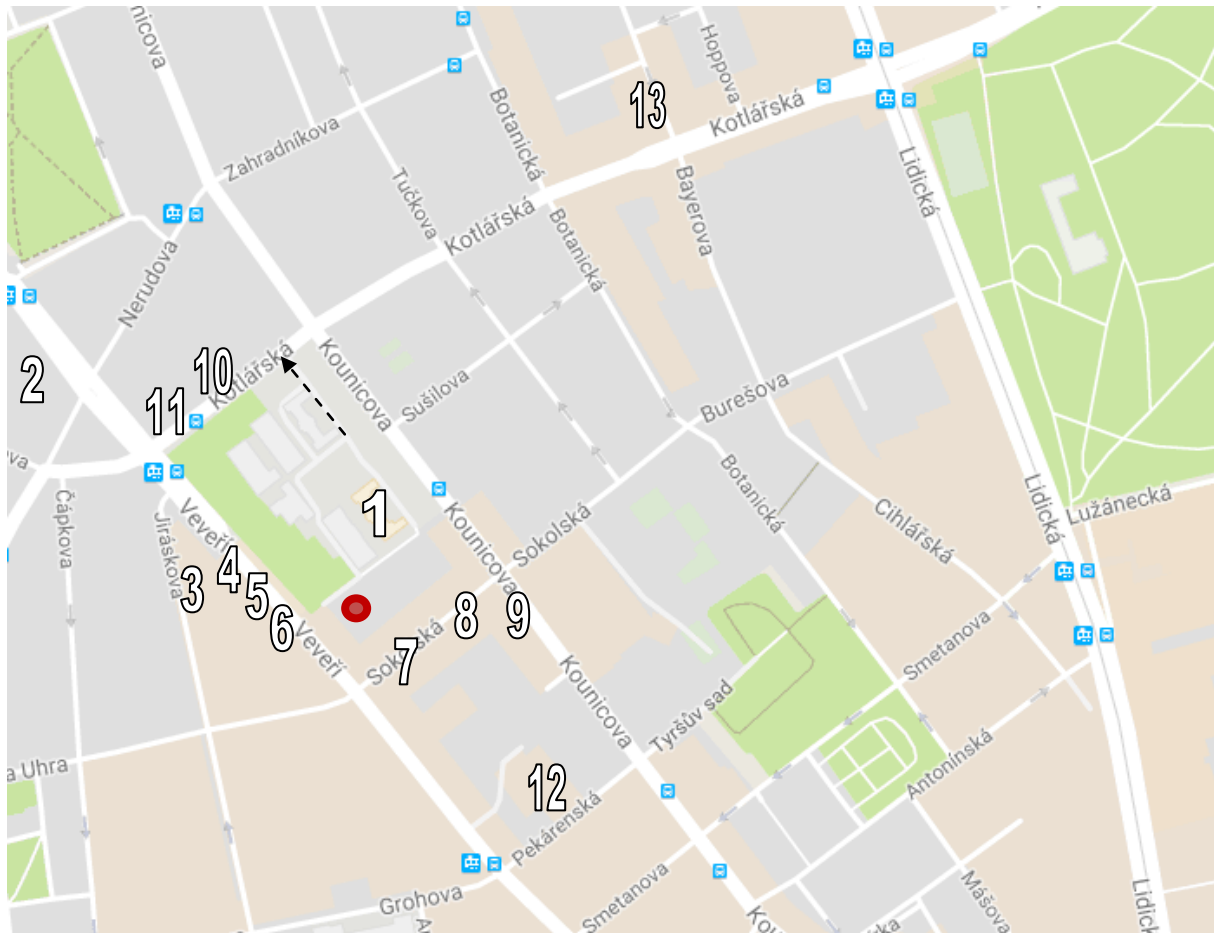

## Possibilities for Lunch close to the conference venue

- 1: Mensa of the Faculty of Science** (Except for lunch on monday, we need your choice the day before during the morning coffee break at latest)
- 2: Tivoli Cafe** (Intern. kitchen)
- 3: Restaurant Legenda** (Czech kitchen)
- 4: Café Restaurant 04** (Intern. kitchen, Burger)
- 5: Everest Restaurant** (Nepalese and Indian kitchen)
- 6: The Immigrant** (Burger & Pub)
- 7: Ellas** (Greek kitchen)
- 8: U oslu** (Czech kitchen & Burger)
- 9: Restaurant & Pizzeria La Strada** (Italian kitchen)
- 10: Kebab Justyana** (Fast food, take away)
- 11: Grocery store**
- 12: Albert Supermarket**
- 13: Lidl Supermarket**

Many more possibilities on the way to the city center on the Veveří street within 10 minutes by foot.